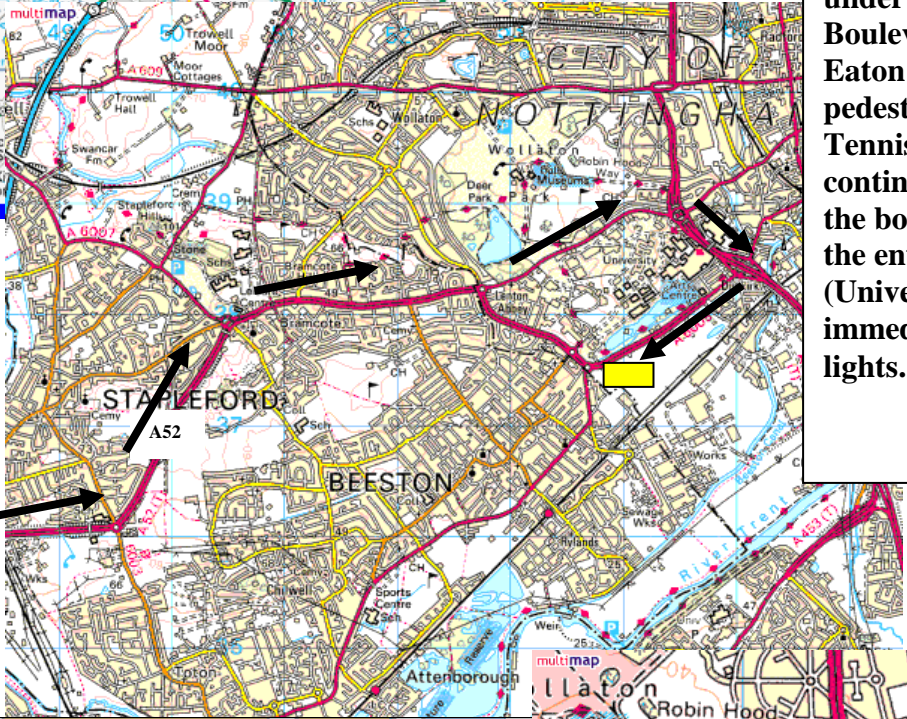

From M1 – Junction 25
Follow A52 to Nottingham.
At 1st roundabout carry straight on (Gregory's Roses on right). At traffic light complex under footbridge carry straight on road, bearing right, (Bramcote Baths on left). Proceed over 2 sets of traffic lights. Carry straight on at next roundabout. At next roundabout at junction with ring road (Queens Medical Centre) turn right onto dual carriageway and leave left almost immediately. Turn right under flyover onto University Boulevard, signposted Long Eaton A6005. Pass through pedestrian & traffic lights (past Tennis Centre on Left) & continue almost to the end of the boulevard. Turn left into the entrance to Highfields, (University Sports Ground) immediately before pedestrian lights.