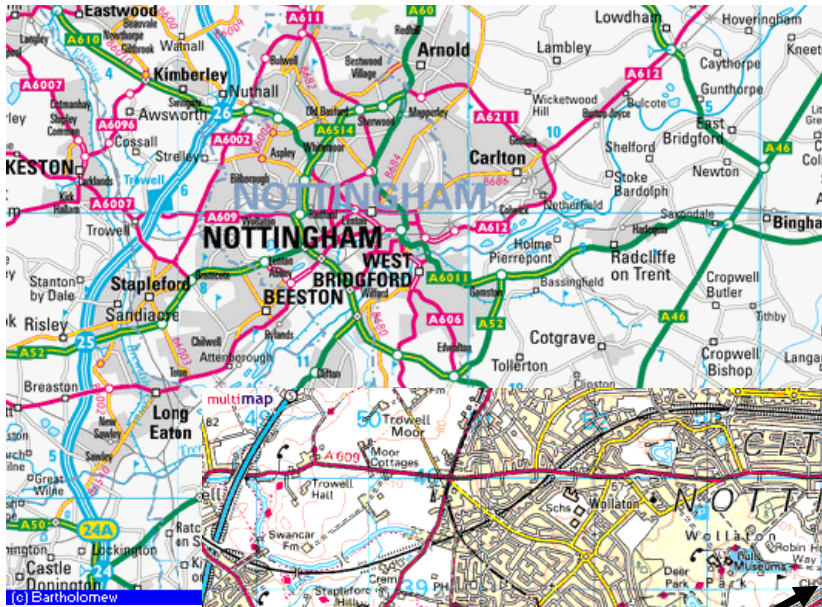

From M1 – Junction 25
Follow A52 to Nottingham.
At 1st roundabout carry straight on (Gregory's Roses on right). At traffic light complex under footbridge carry straight on road, bearing right, (Bramcote Baths on left). Proceed over 2 sets of traffic lights. Carry straight on at next roundabout. At next roundabout at junction with ring road (Queens Medical Centre) turn right onto dual carriageway and leave left almost immediately. Turn right under flyover onto University Boulevard, signposted Long Eaton A6005. Pass through pedestrian & traffic lights (past Tennis Centre on Left) & continue almost to the end of the boulevard. Turn left into the entrance to Highfields, (University Sports Ground) immediately before pedestrian lights.